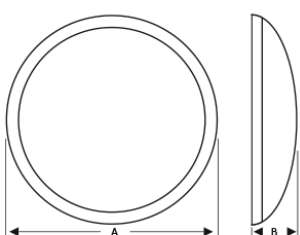

Maatschets